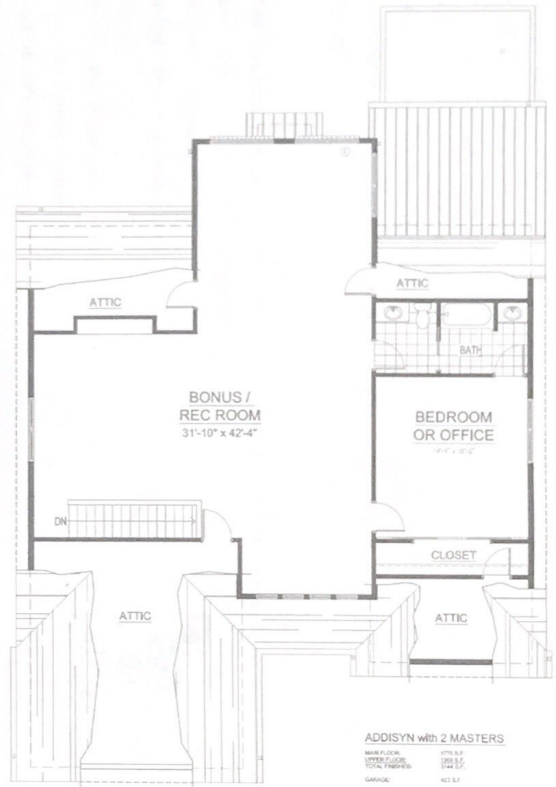

ADDISYN with 2 MASTERS
UPPER FLOOR PLAN